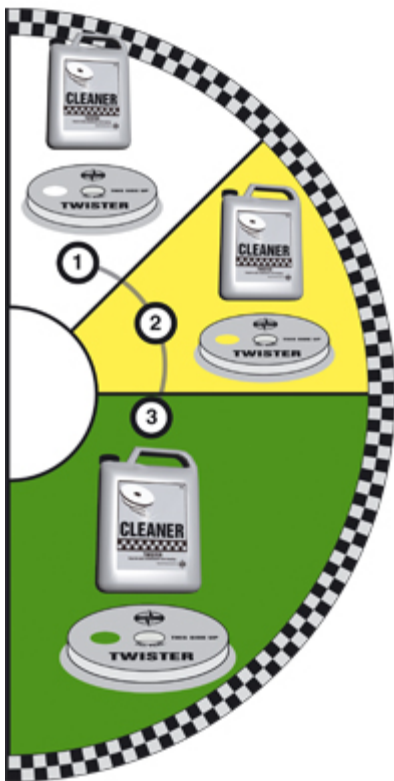

**sure
Grip**[®]
FLOOR SAFETY SOLUTIONS

LIQUI-HARD[®]
CONCRETE DENSIFIER & HARDENER

Twister Technology

How TWISTER-method works

The TWISTER system consists of pads prepared with billions of microscopic diamonds in combination with a specially prepared cleaning compound – **TWISTER CLEANER**.

TWISTER-standard

Daily maintenance

TWISTER HD

Intensive cleaning – Choose TWISTER HD for very rough cleaning of dirty concrete floors with oil, soot and grease. TWISTER HD Black is the industry's problem solver.

TWISTER High Speed

Polishes a high gloss surface. Use TWISTER High Speed for the glossy floor surface by dry polishing at natural stone, terrazzo or concrete floors.

TWISTER CLEANER

A special cleaning compound developed especially to optimize the results from the TWISTER SYSTEM. TWISTER CLEANER is not a traditional cleaning chemical. It is also approved "Good Environmental choice" by the **Swedish Society for Nature Conservation**.

Twister Method

TWISTER – Step by step

White TWISTER is used in the first step for basic cleaning of the floor surface. White TWISTER removes smaller scratches, cleans the surface and gives a clean and uniform appearance before polishing in step two. The correct dosage of CLEANER gives an optimal result.